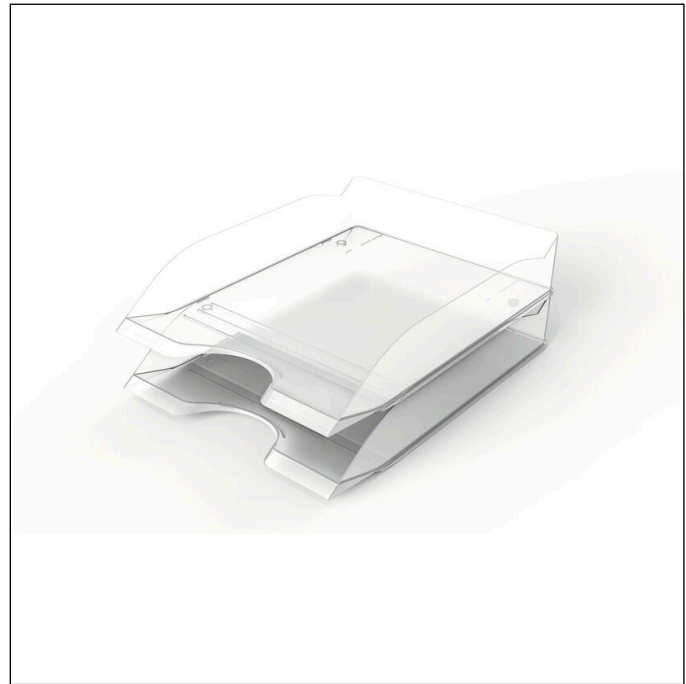

# Letter tray BASIC A4

Article number	1701674400	Sales unit quantity	6 Piece
Colour	Transparent	Sales unit EAN	4005546741857
Packaging unit	1 piece	Packing weight (gross)	1349.8 G
Base EAN	4005546741840	Country of origin	DE

## Product description

- Stackable letter tray for quick access to documents
- Compatible height spacers available separately
- Optimised size, reduced volume
- For formats A4 to C4

## Product features

Outer width (mm)	253
Outer height (mm)	63
Outer depth / length	337 mm
Filling quantity / Filling quantity for	500 Sheet
Format / Format for	A4-C4
Brand	DURABLE
Inner depth (mm)	1
Number of Sections	1
Stackable	Yes

# Letter tray BASIC A4

Recessed slot for easy access	Yes
Front panel	Bevelled
Labelling windowp	No
Country of Origin	Made in Germany